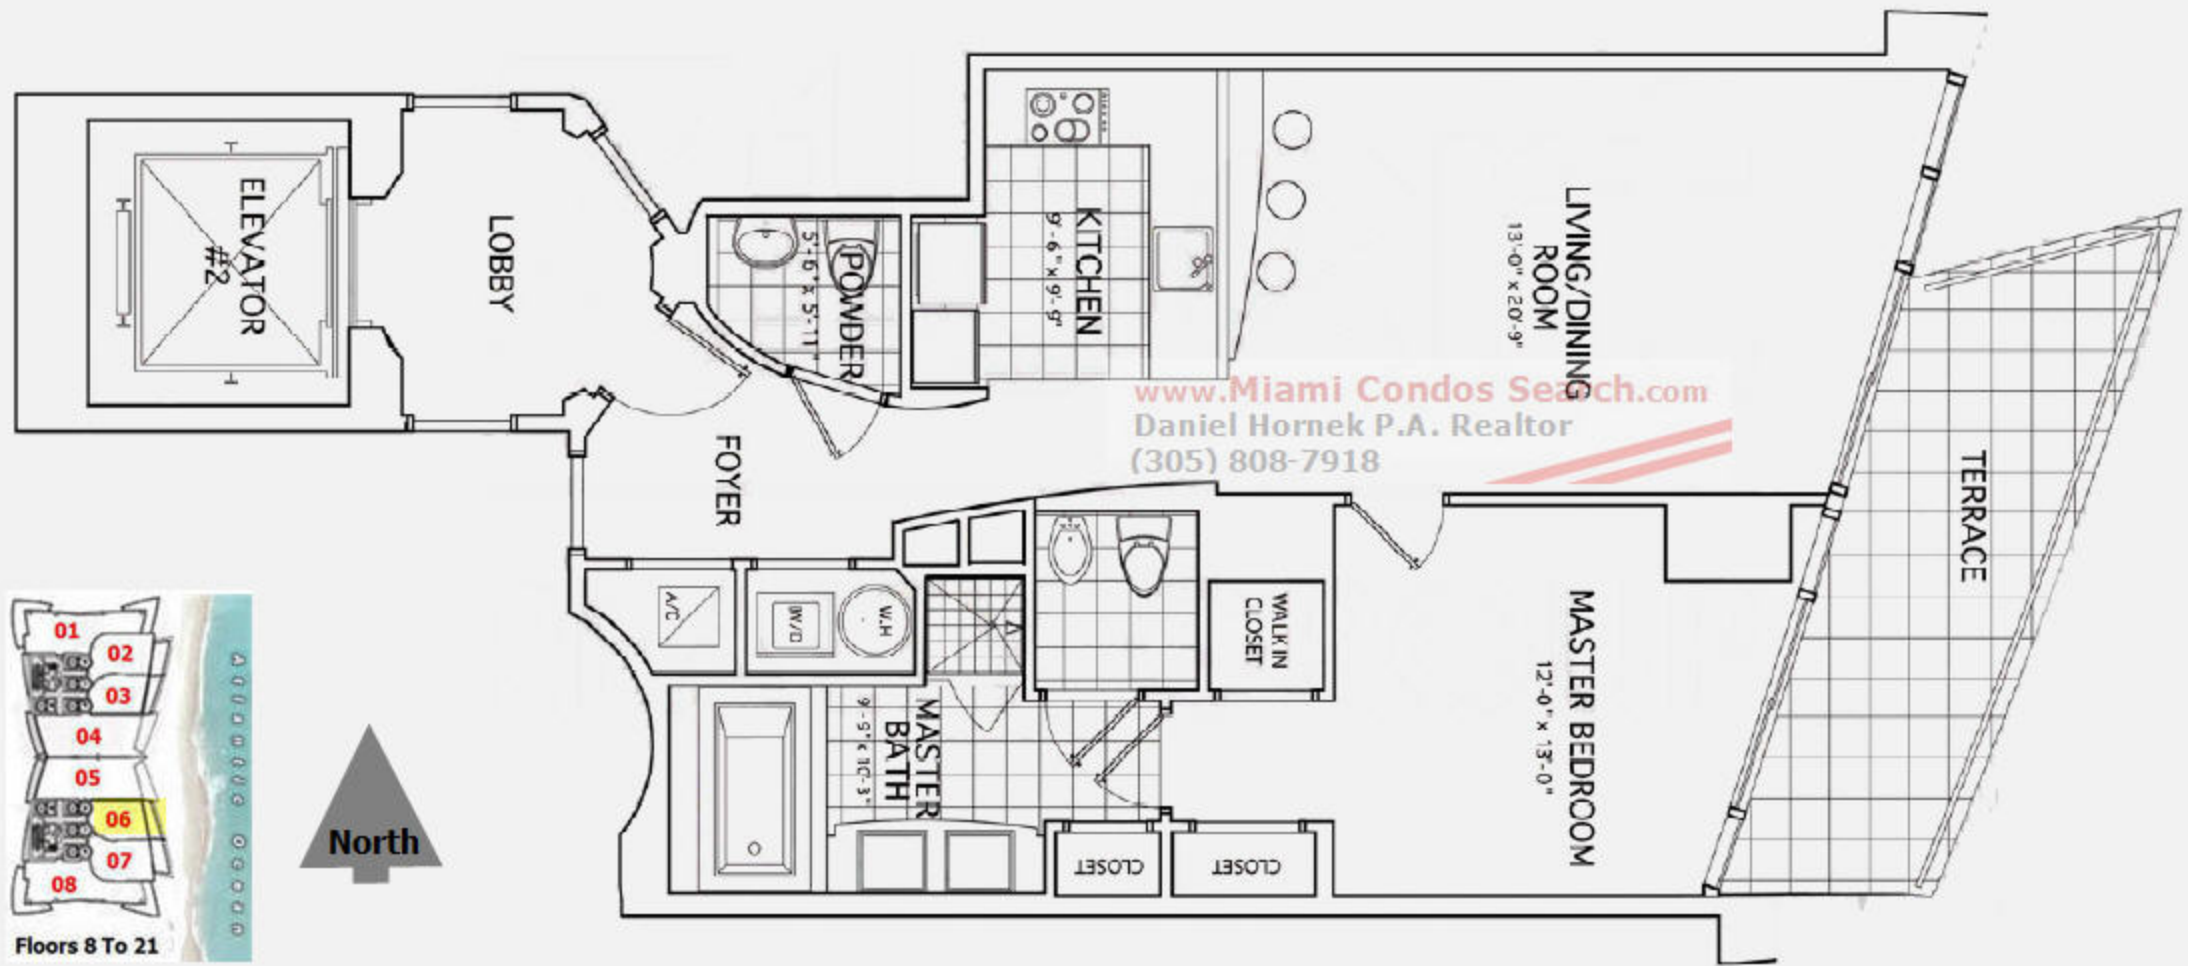

DREAM PLAN UNIT B-1

1 BEDROOM, 1 1/2 BATHS

TOTAL AREA: 1,085 SQ.FT. 100.7 SQ.M

Floors: 8-21

Apt Number: 06

Model: B1

www.MiamiCondosSearch.com

Daniel Hornek P.A. Realtor

(305) 808-7918

www.MiamiCondosSearch.com

Daniel Hornek P.A. Realtor

(305) 808-7918