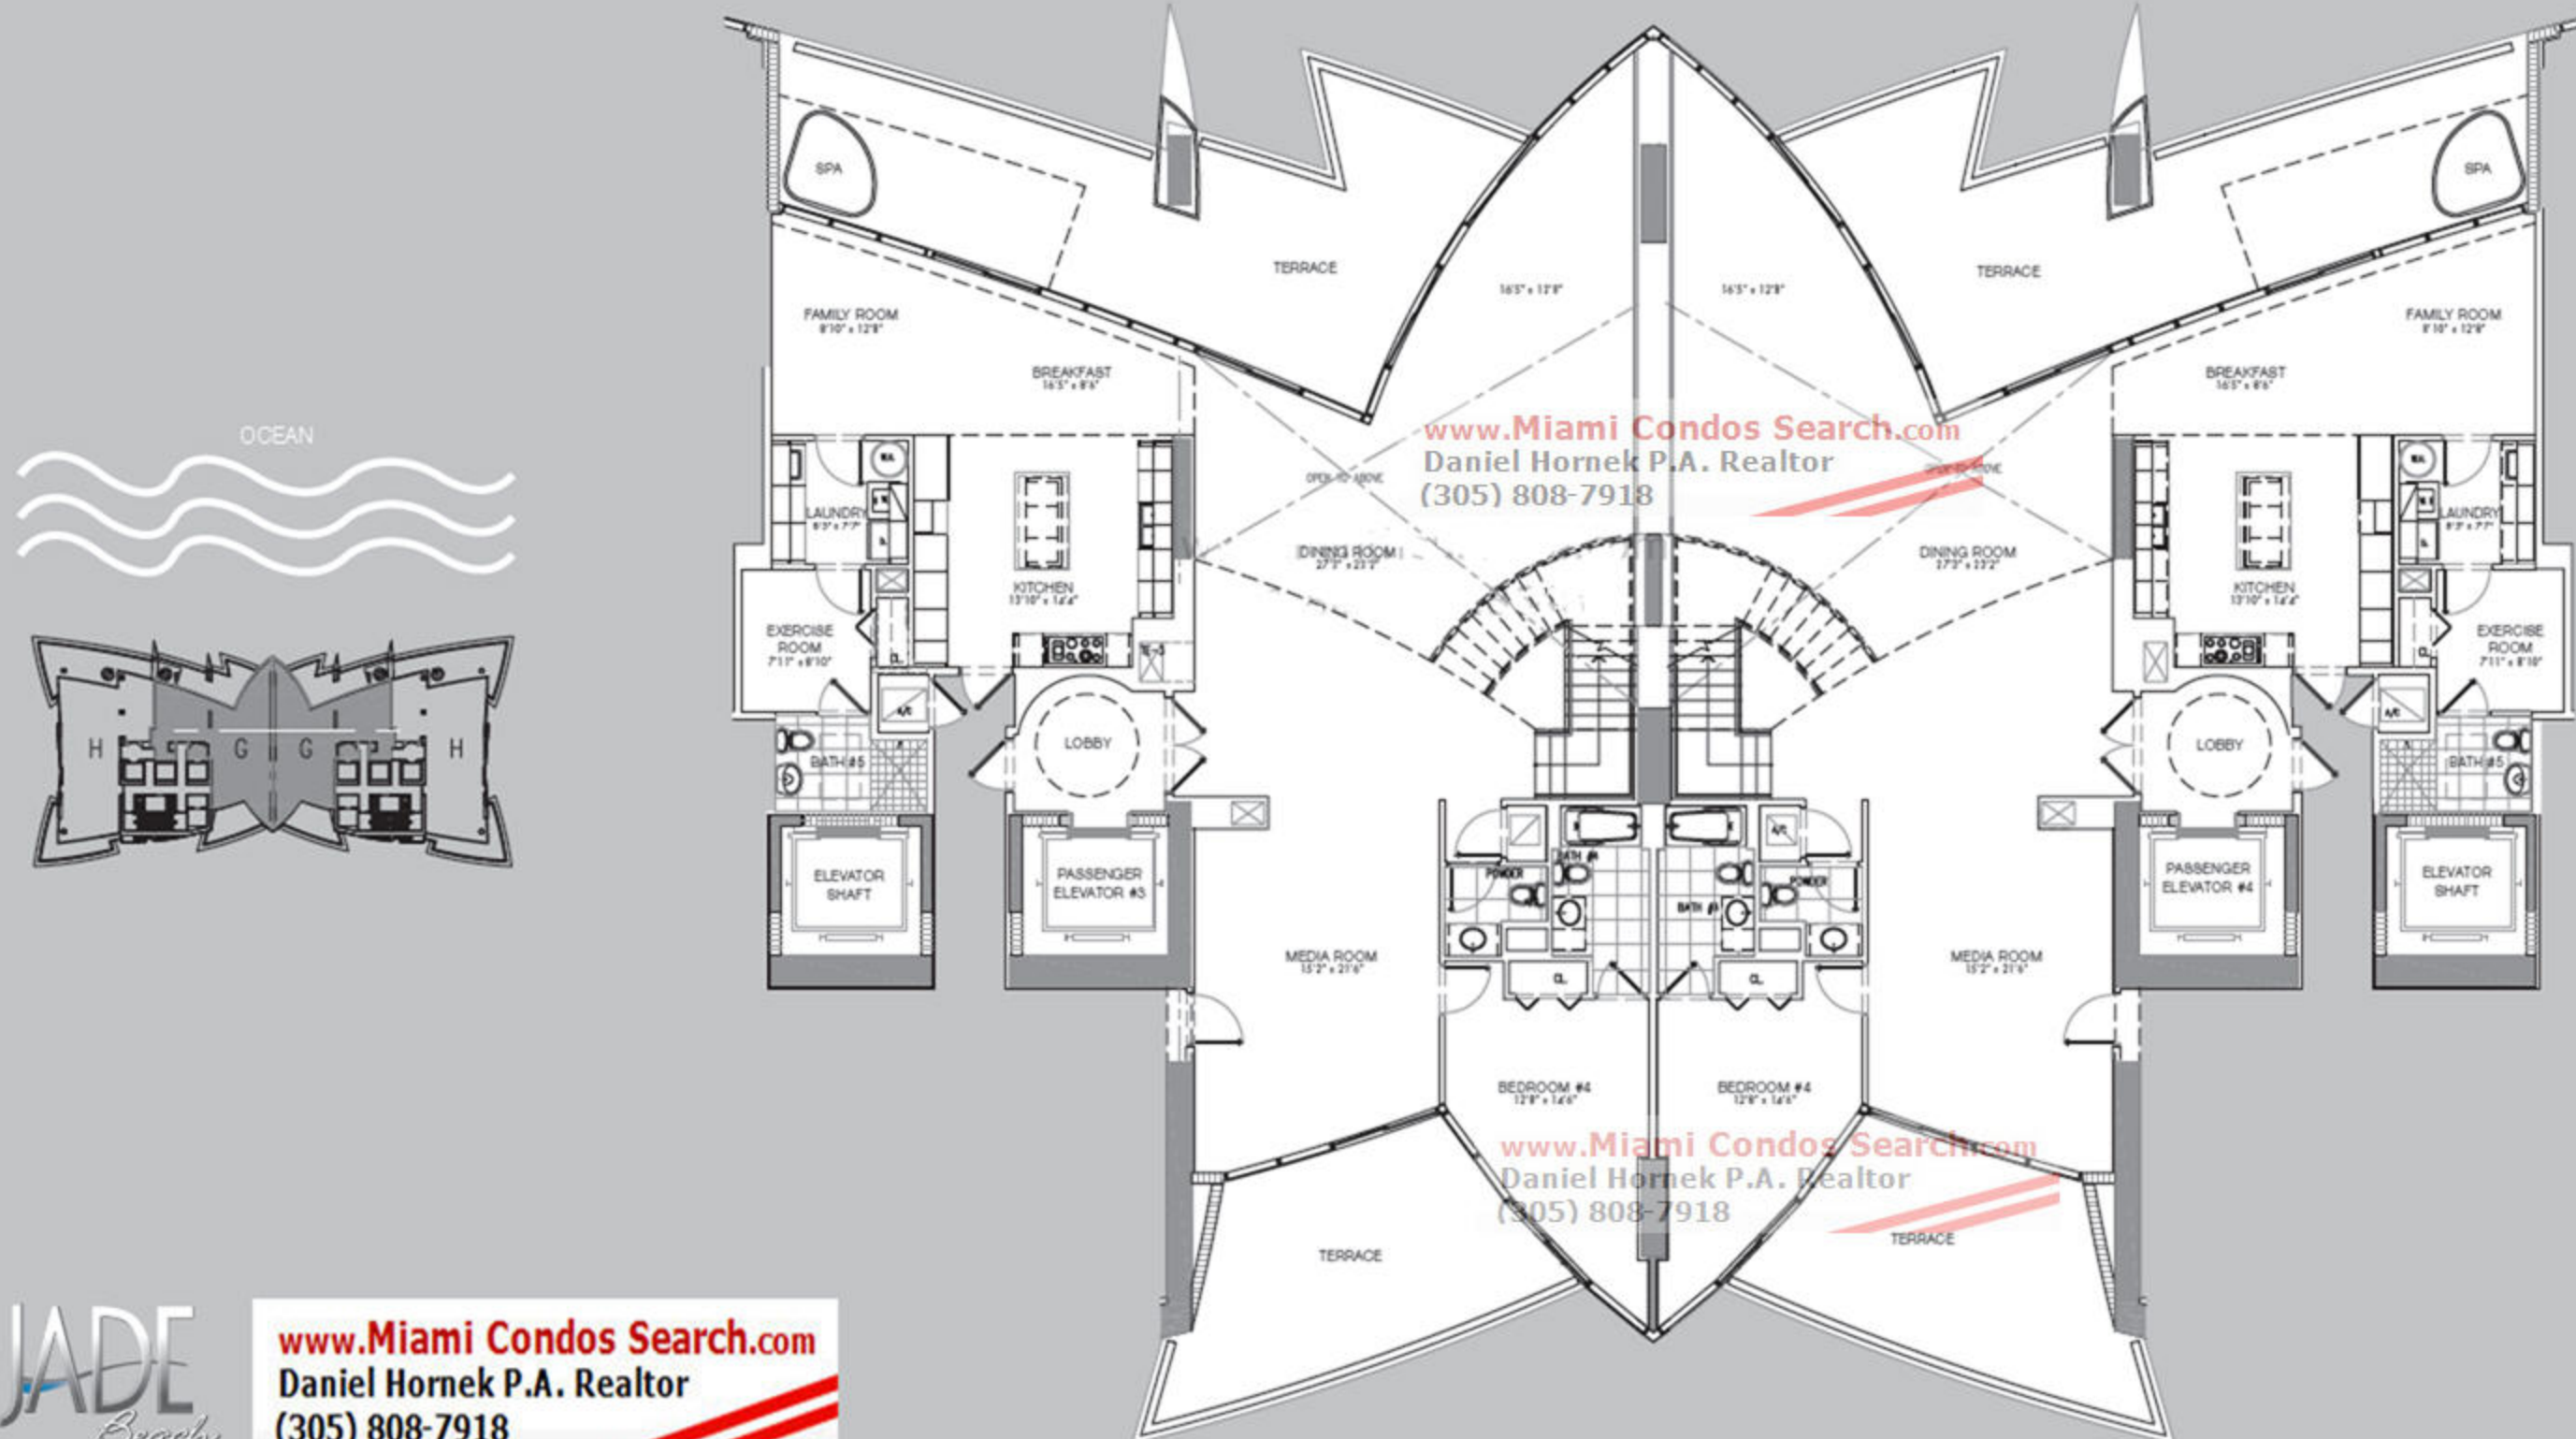

DREAM PLAN PENTHOUSE G

4 BEDROOMS, 6.5 BATHS
TOTAL AREA: 5,626 SQ.FT.

www.MiamiCondosSearch.com
Daniel Hornek P.A. Realtor
(305) 808-7918

FIRST LEVEL

JADE
Beach

www.MiamiCondosSearch.com
Daniel Hornek P.A. Realtor
(305) 808-7918