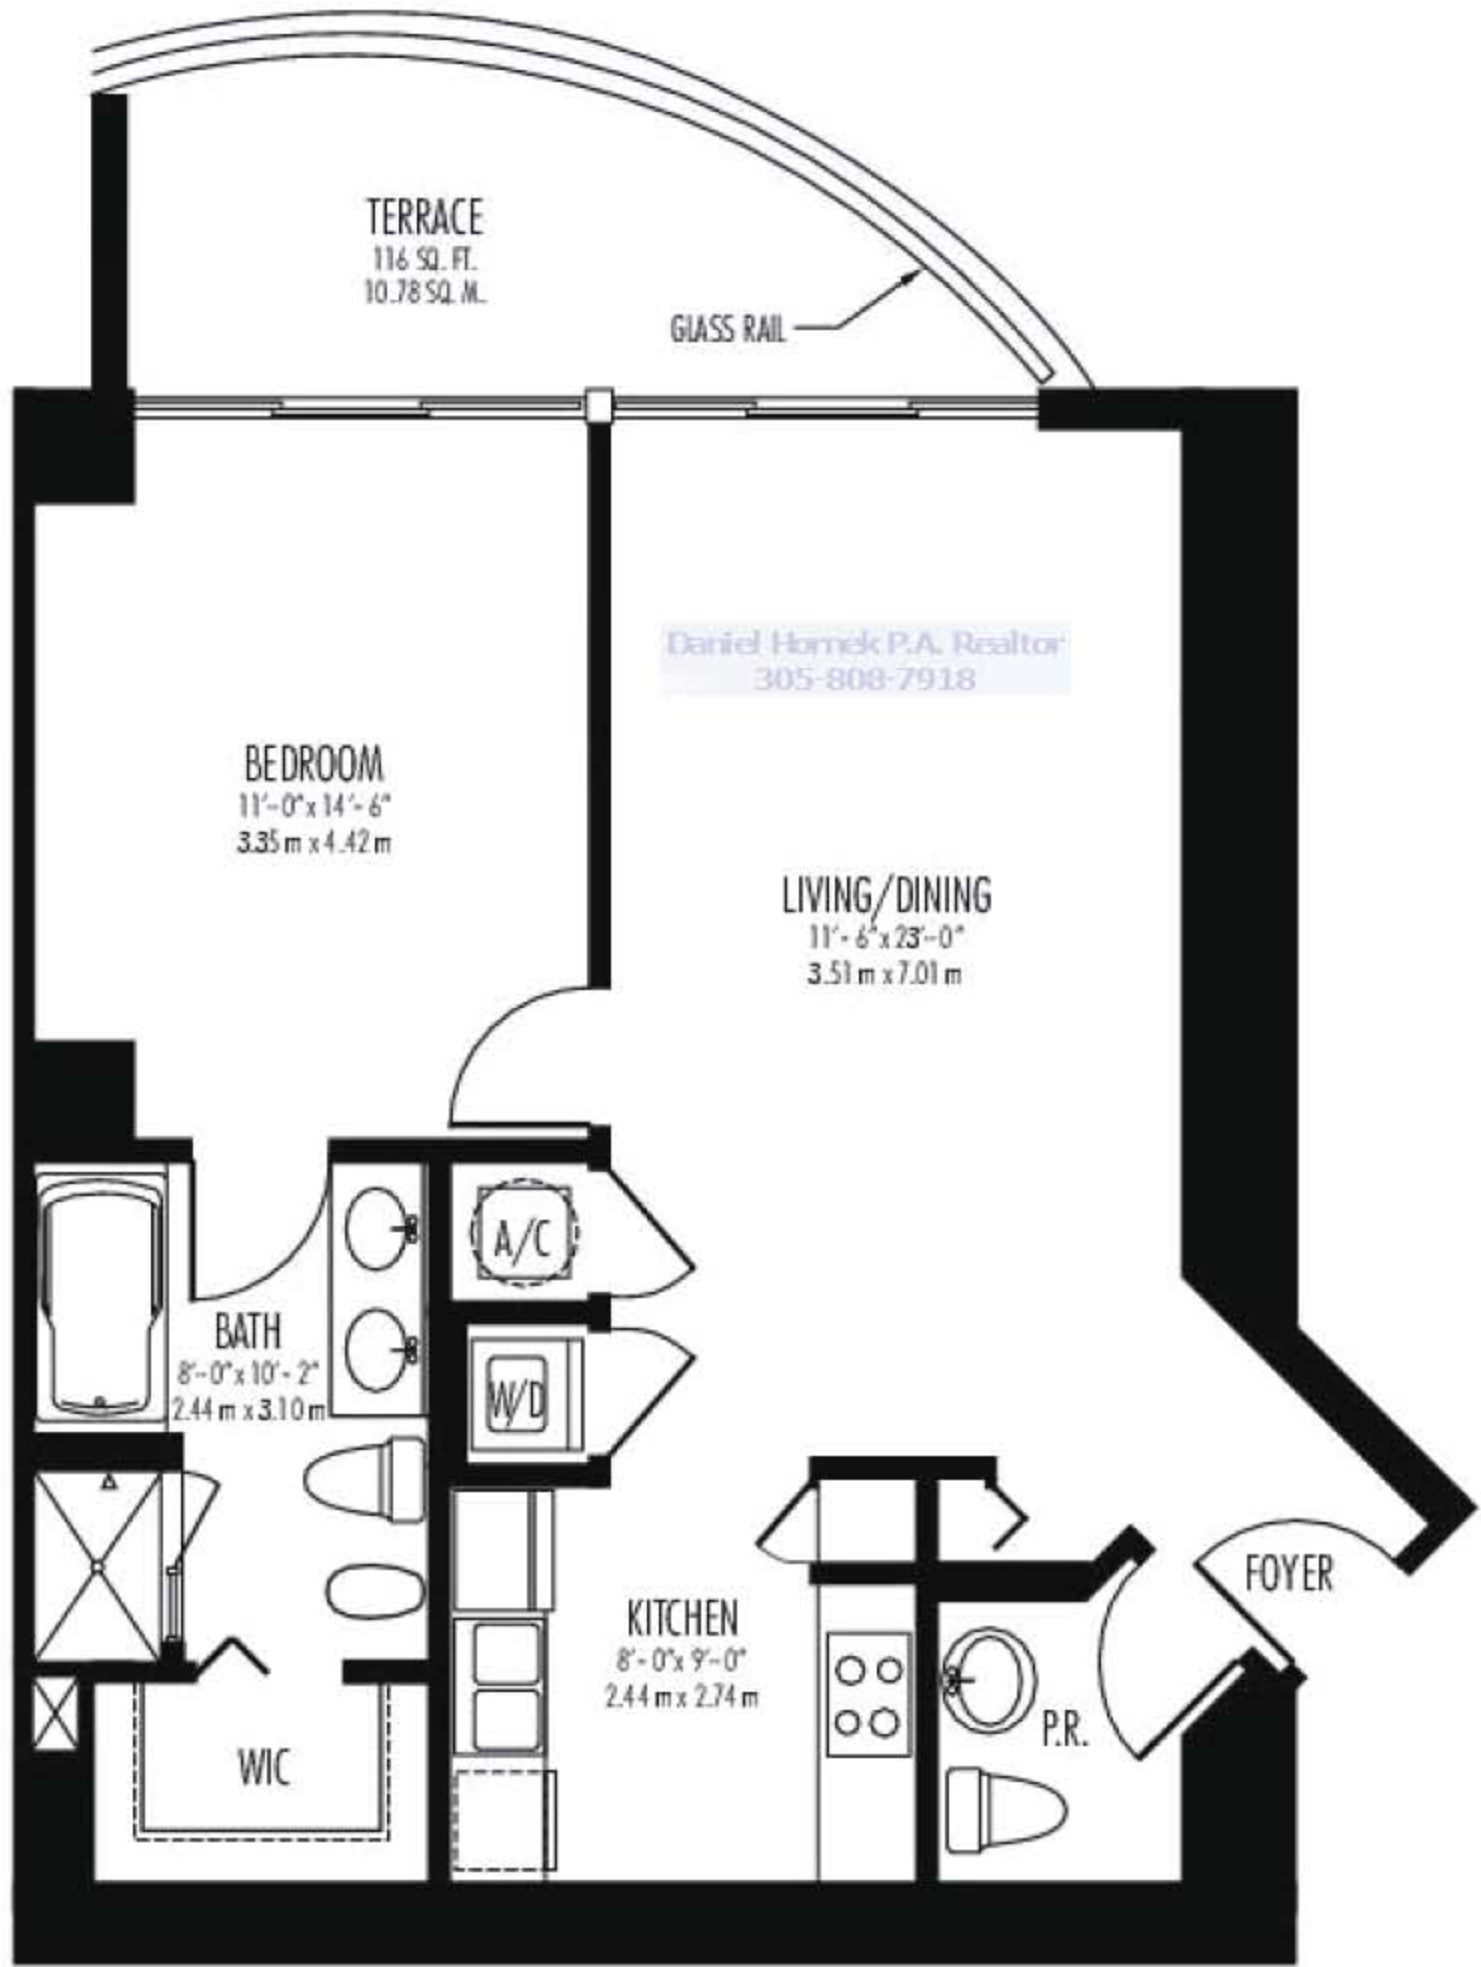

# UNITS 4, 6, 9 & 11

LOWER TYPICAL FLOORS 8-30

One Bedroom, One 1/2 Bath

<b>ENCLOSED AREA:</b>	<b>808 Sq. Ft.</b>	<b>(75.07 m<sup>2</sup>)</b>
<b>TERRACE AREA:</b>	<b>116 Sq. Ft.</b>	<b>(10.78 m<sup>2</sup>)</b>
<b>TOTAL AREA:</b>	<b>924 Sq. Ft.</b>	<b>(85.85 m<sup>2</sup>)</b>