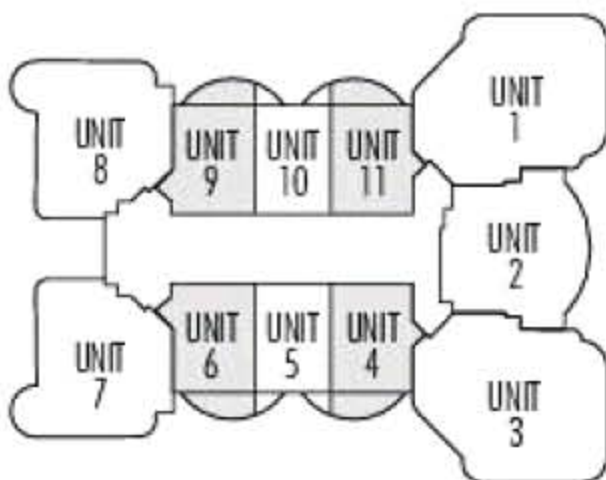

# UNITS 4, 6, 9 & 11

LOWER TYPICAL FLOORS 8-30

One Bedroom, One 1/2 Bath

<b>ENCLOSED AREA:</b>	<b>808 Sq. Ft.</b>	<b>(75.07 m<sup>2</sup>)</b>
<b>TERRACE AREA:</b>	<b>116 Sq. Ft.</b>	<b>(10.78 m<sup>2</sup>)</b>
<b>TOTAL AREA:</b>	<b>924 Sq. Ft.</b>	<b>(85.85 m<sup>2</sup>)</b>