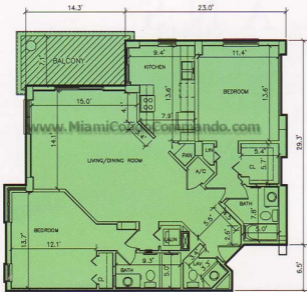

Viceroy

2 Bedroom, 2 & 1/2 Bath

Living Area 1,230 SF • Balcony 102 SF

04