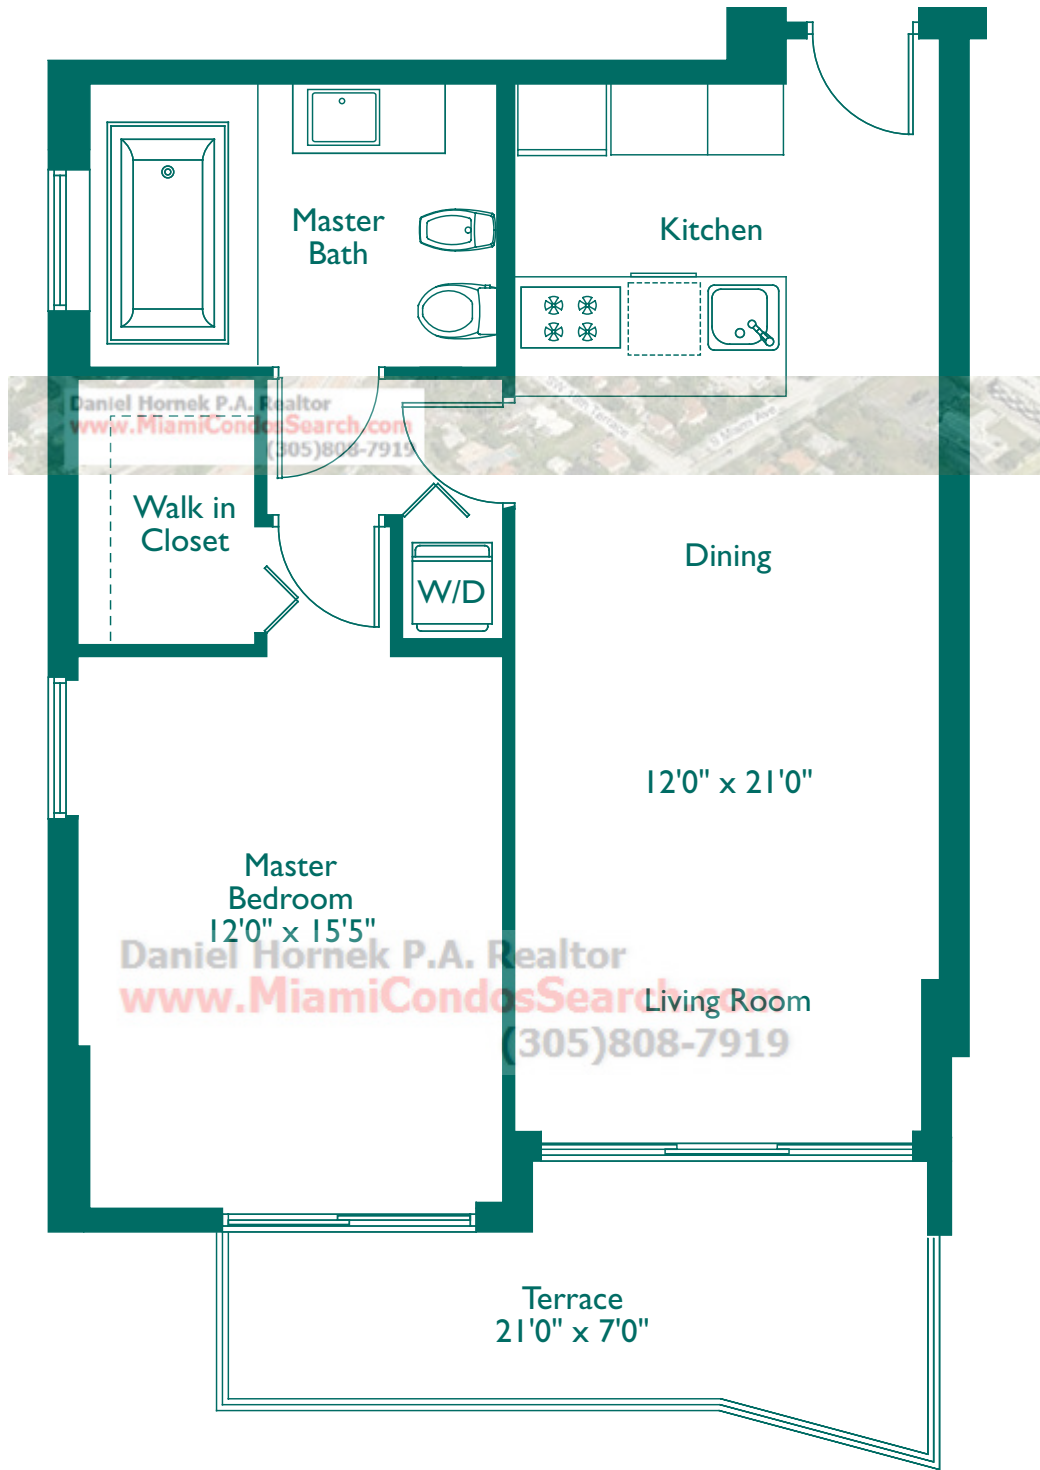

Unit AR

1 Bedroom, 1 Bath

945 Total Sq. Ft. - 87.79 m²

Daniel Hornek P.A. Realtor
www.MiamiCondosSearch.com
(305)808-7919

EMERALD
AT · BRICKELL

THE PERFECT SETTING

Broker Participation Welcome. Prices, features, and specifications are subject to change without notice. Illustrations are artists conception. All dimensions are approximate and subject to change without notice. We are pledged to the letter and spirit of U.S. policy for the achievement of equal housing opportunity throughout the Nation. We encourage and support an affirmative advertising and marketing program in which there are no barriers to obtaining housing because of race, color, religion, sex, handicap, familial status, or national origin. ORAL REPRESENTATIONS CANNOT BE RELIED UPON AS CORRECTLY STATING REPRESENTATIONS OF THE DEVELOPER. FOR CORRECT REPRESENTATIONS, MAKE REFERENCE TO THIS ADVERTISEMENT AND TO THE DOCUMENTS REQUIRED BY SECTION 718.503, FLORIDA STATUTES, TO BE FURNISHED BY A DEVELOPER TO A BUYER OR LESSEE.