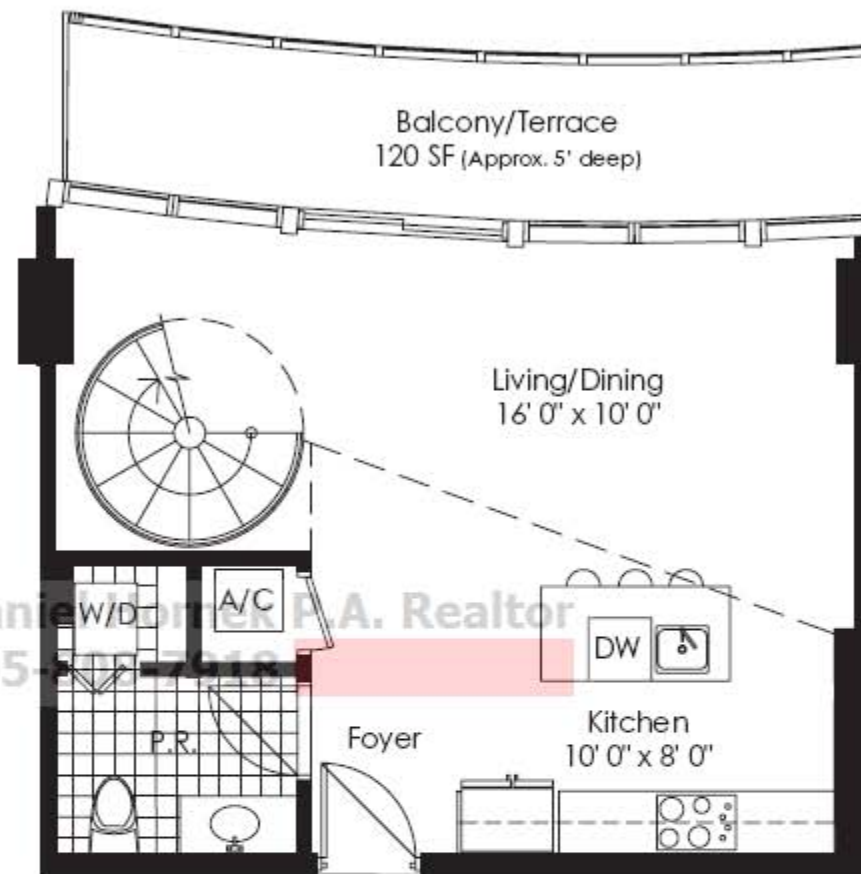

Upper Level

Lower Level

Daniel Hornek P.A. Realtor
305-808-7918

Loft 3A	Line L3
1 Bedroom / 1.5 Bath	
Levels: 7 + 8, 11 + 12	
Area Under AC:	982 SF
Balcony:	120 SF
Total:	1102 SF

These drawings are conceptual only and are subject to change without notice at the discretion of the developer. The developer reserves the right to make additions, deletions and modifications to the drawings as the developer may deem appropriate or desirable. Dimensions and square footages are approximate and may vary with actual construction.