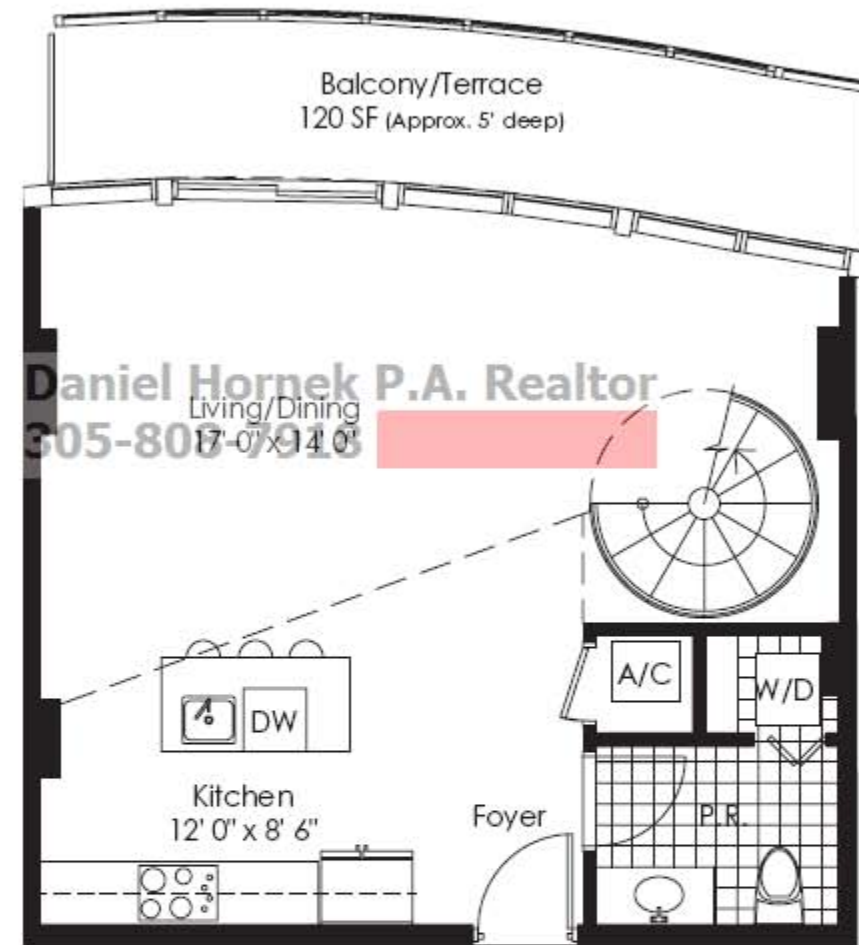

Upper Level

Lower Level

**Daniel Hornek P.A. Realtor**  
305-808-7918

Loft 4A	Line L4
1 Bedroom / 1.5 Bath	
Levels: 7+ 8, 11+12	
Area Under AC:	1052 SF
Balcony:	120 SF
<b>Total:</b>	<b>1117 SF</b>

These drawings are conceptual only and are subject to change without notice at the discretion of the developer. The developer reserves the right to make additions, deletions and modifications to the drawings as the developer may deem appropriate or desirable. Dimensions and square footages are approximate and may vary with actual construction.