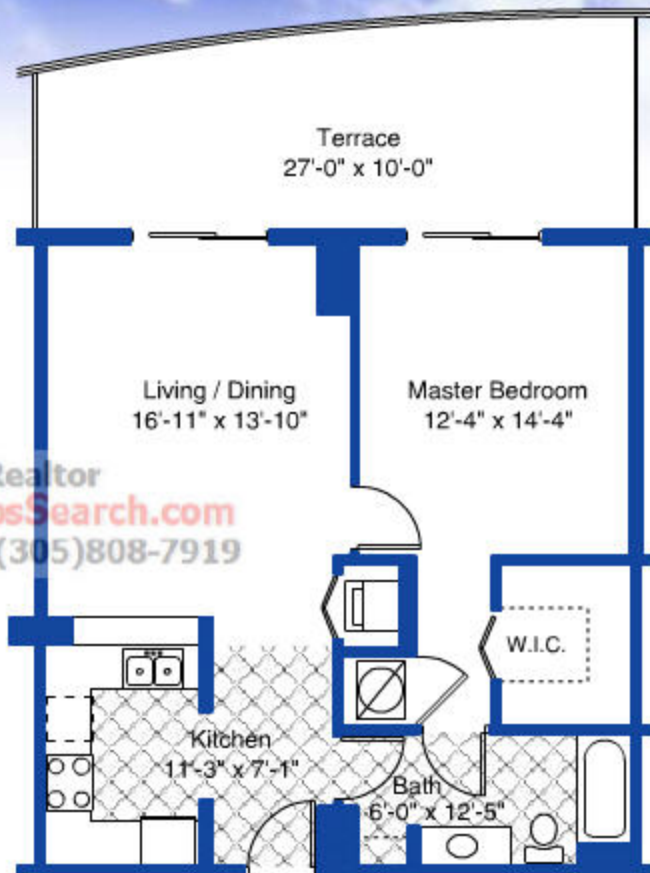

ASTRA(stars)
One Bedroom

Interior 791 Sq. Ft.
Terrace 1 243 Sq. Ft.

Total Residence 1034 Sq. Ft.

Floors 3 - 29

All balconies vary according to models.

SKYLINE
on Brickell

Daniel Hornek P.A. Realtor
www.MiamiCondosSearch.com
(305)808-7919