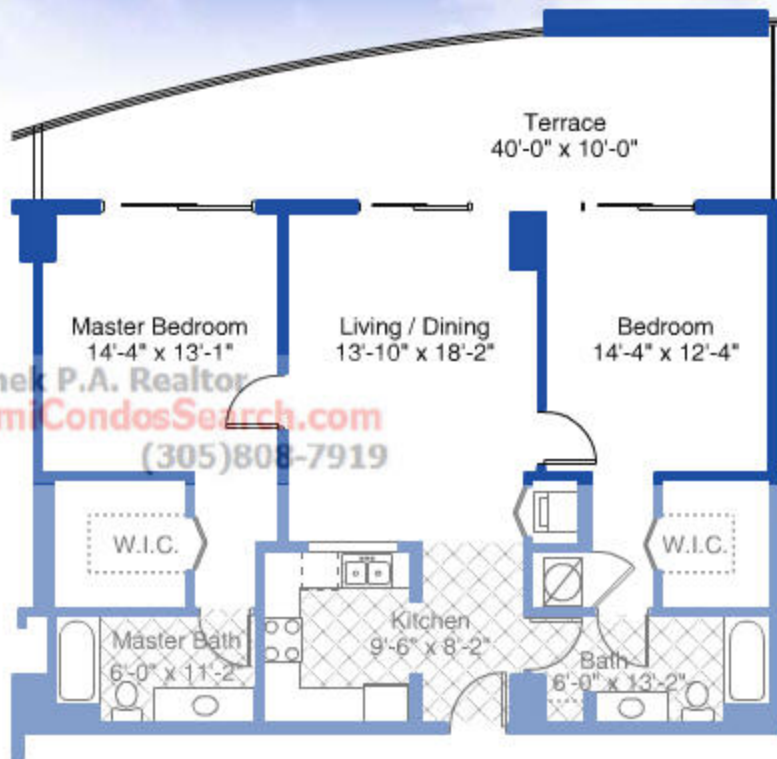

THALLASSA (sea) Two Bedroom

Interior 1188 Sq. Ft.
Terrace 1 324 Sq. Ft.

Total Residence 1512 Sq. Ft.

Daniel Hornek P.A. Realtor
www.MiamiCondosSearch.com
(305)808-7919

Floors 30 - 35

All balconies vary according to models.