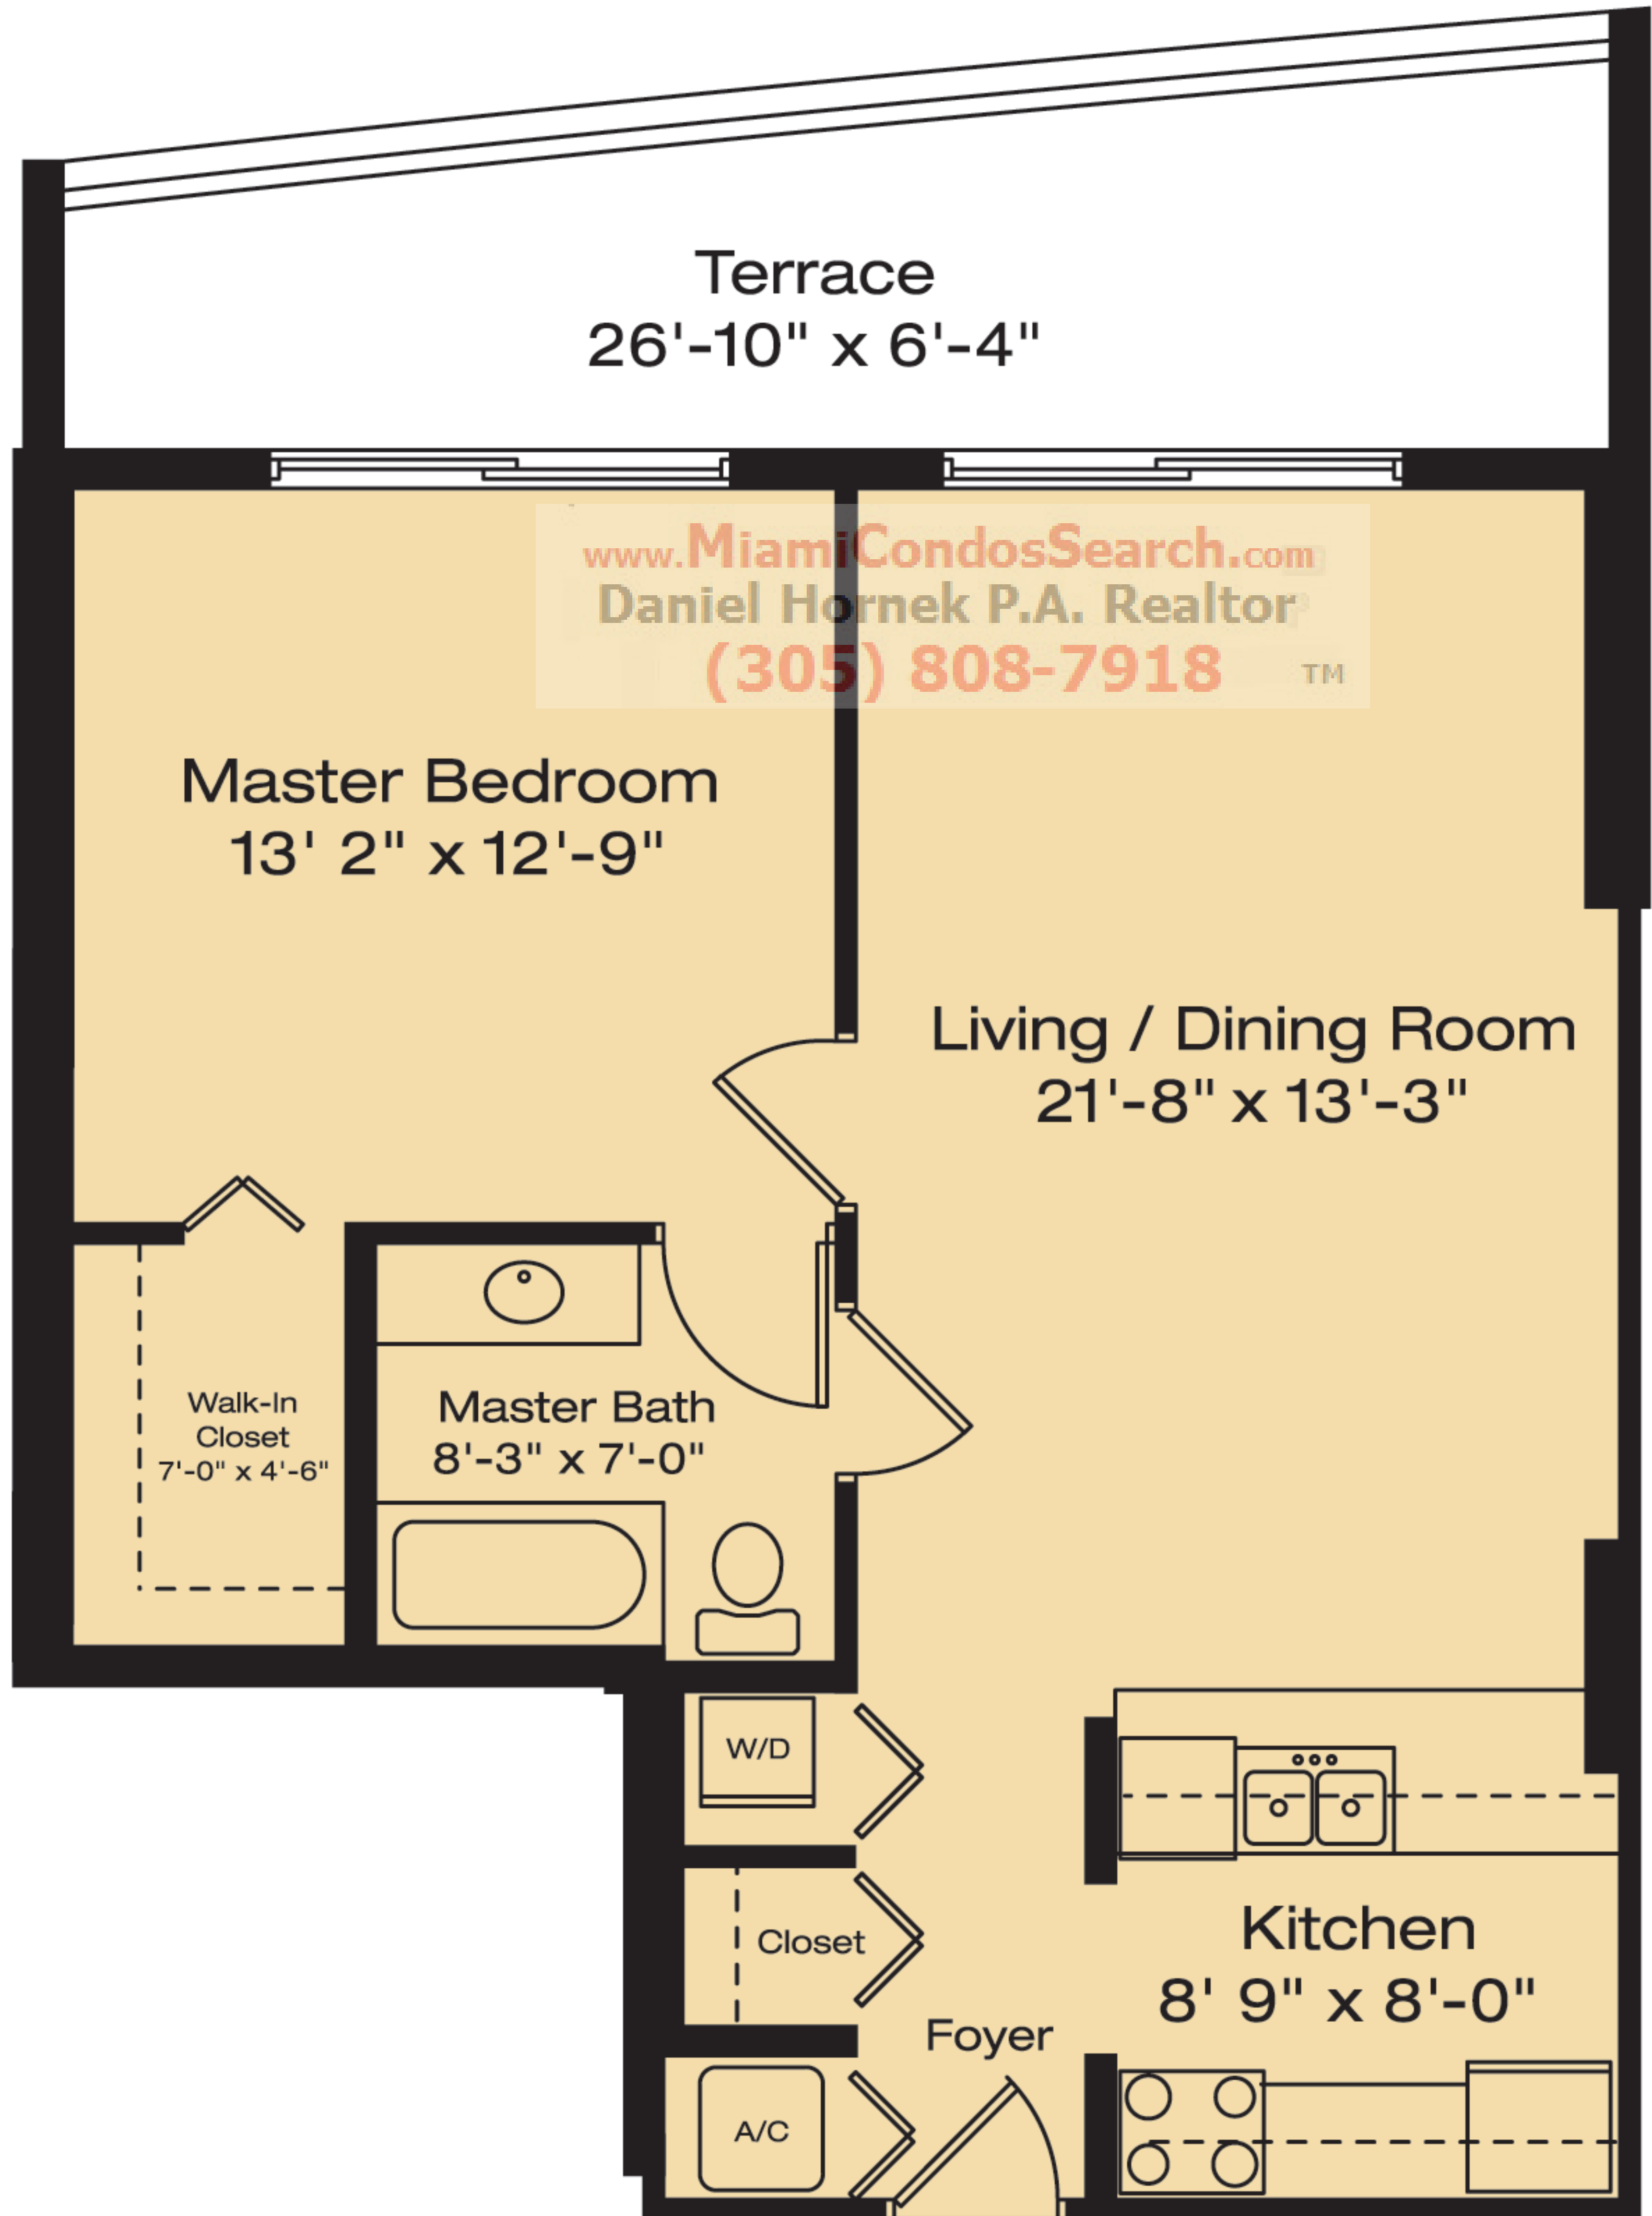

A-6

1 Bedroom / 1 Bath

Interior: 740 Sq. Ft.
Terrace: 170 Sq. Ft.

910 Total Sq. Ft.
84.5 Sq. Mtrs.

www.MiamiCondosSearch.com
Daniel Hornek P.A. Realtor
(305) 808-7918 TM

THE CLUB
AT BRICKELL BAY