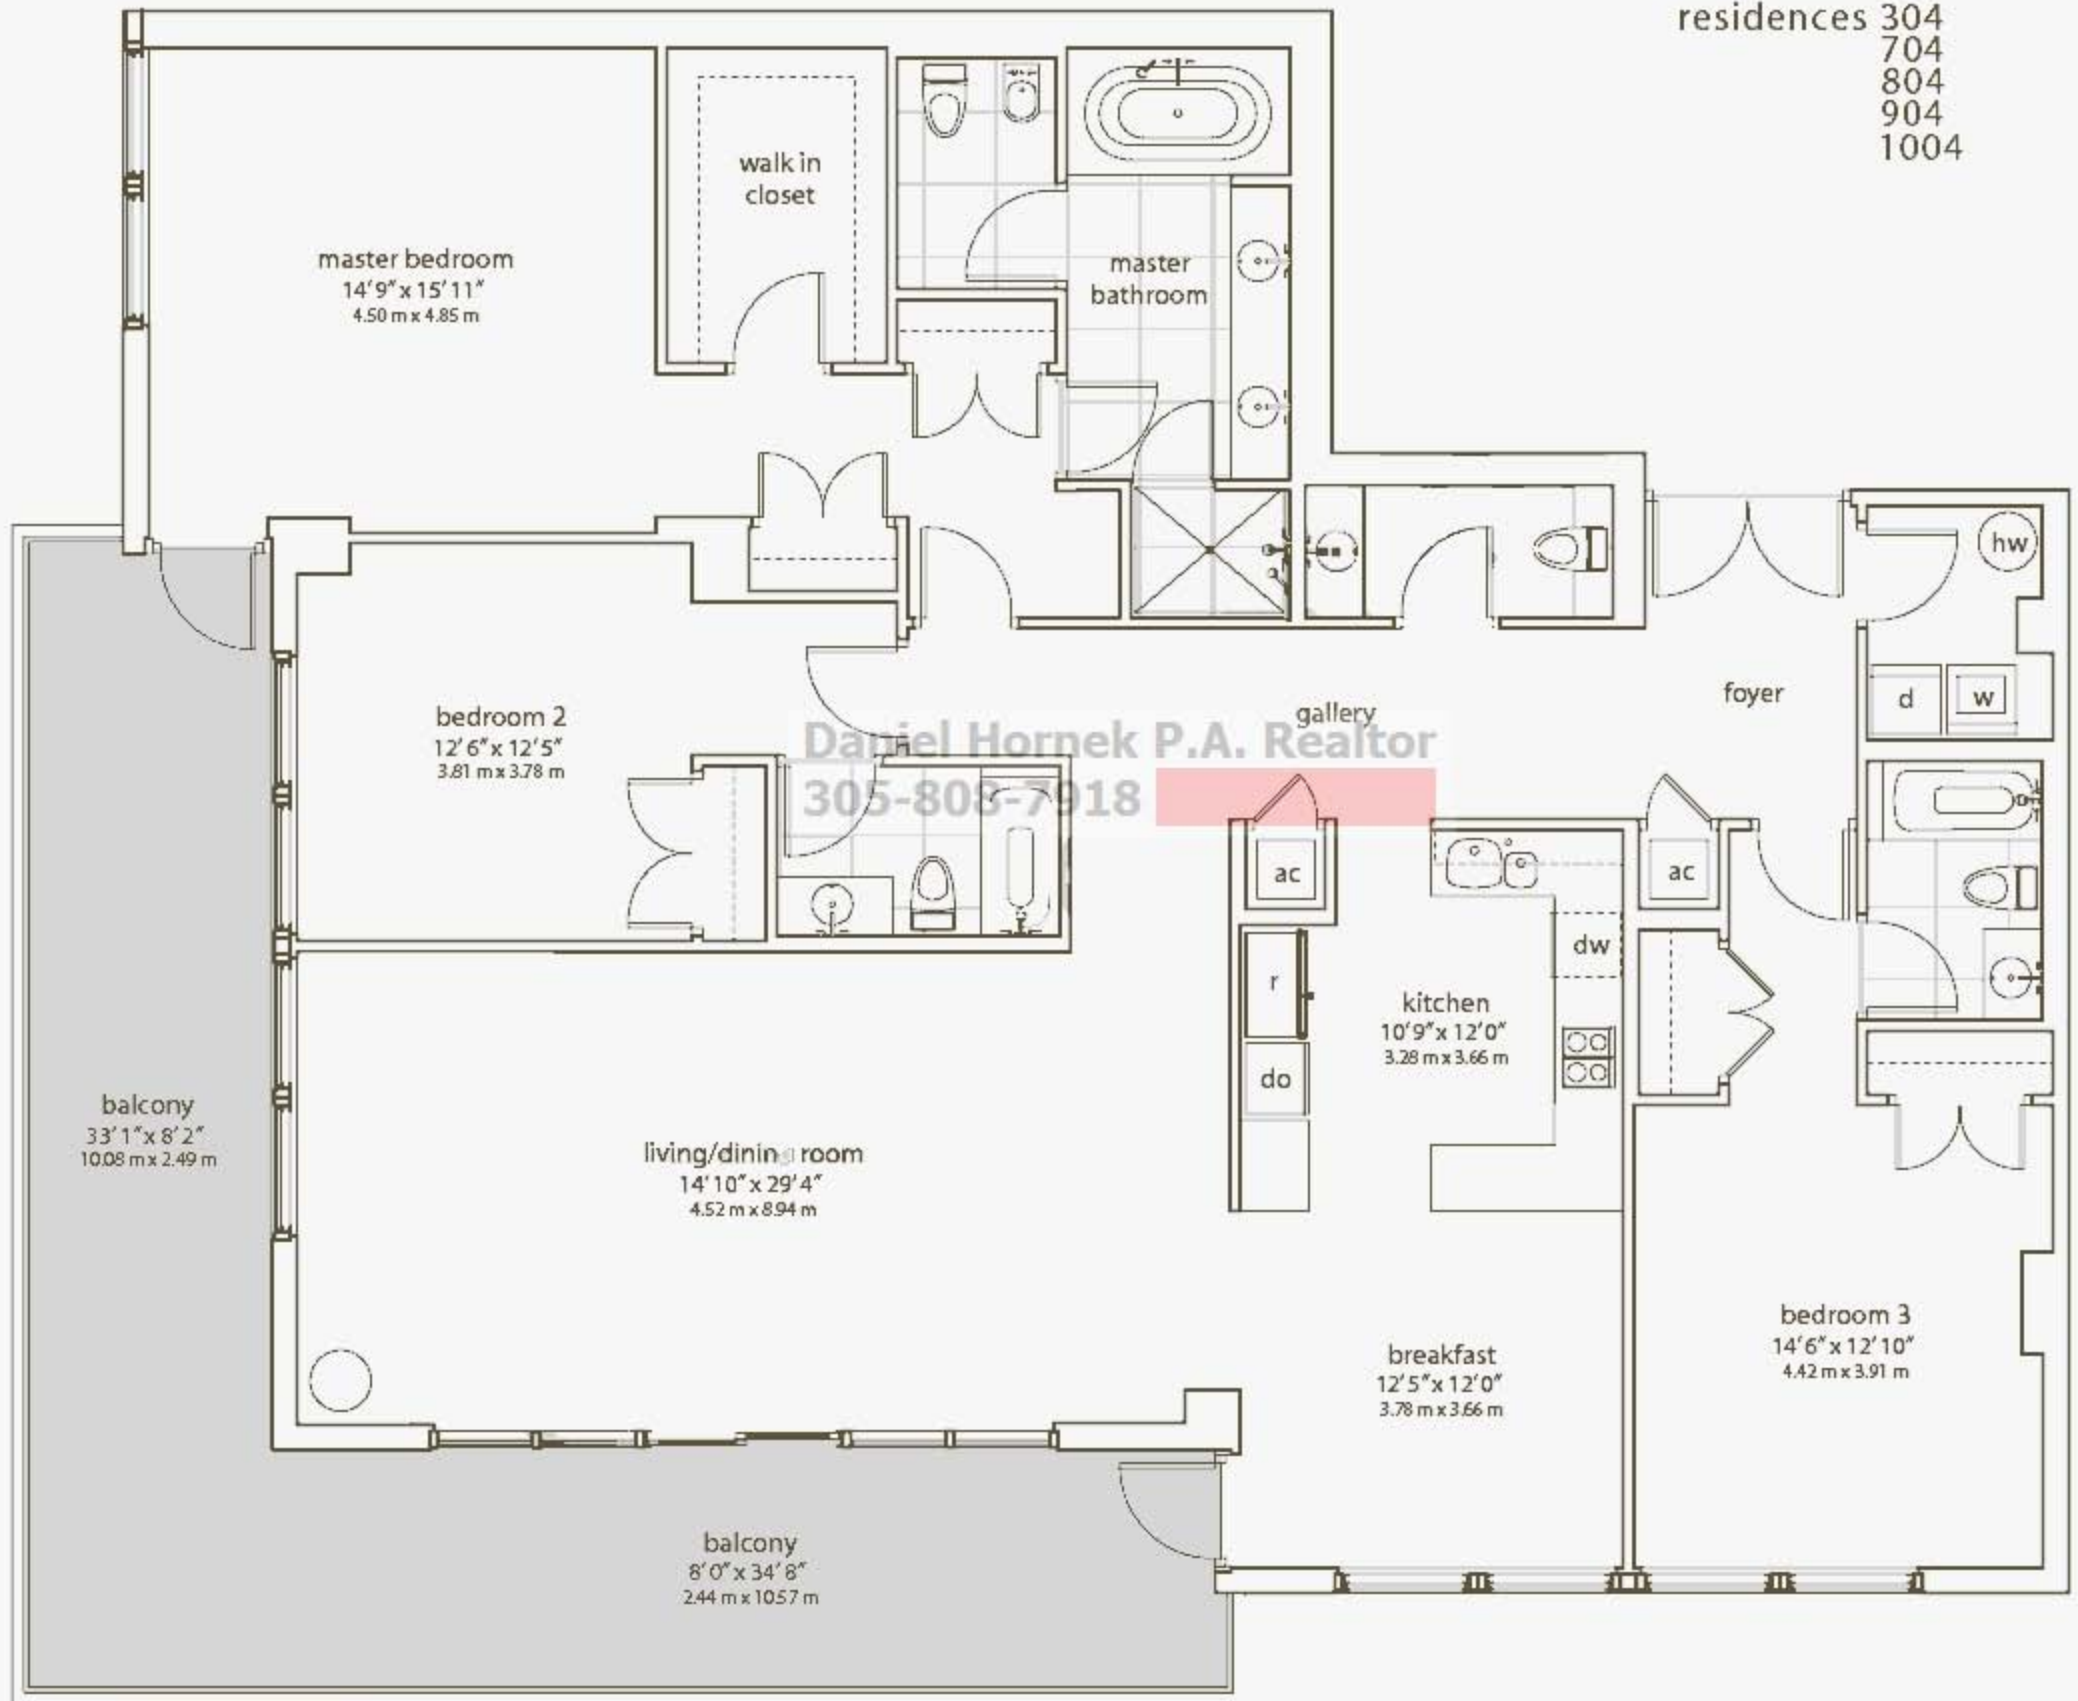

residences 304  
 704  
 804  
 904  
 1004

scale: 1/4" = 1'0"

area measurements		
total	2762 sq ft	256.61 meters <sup>2</sup>
enclosed area	2223 sq ft	206.52 meters <sup>2</sup>
balcony	539 sq ft	50.09 meters <sup>2</sup>

**spear**  
 residences 304,704,804,904,1004