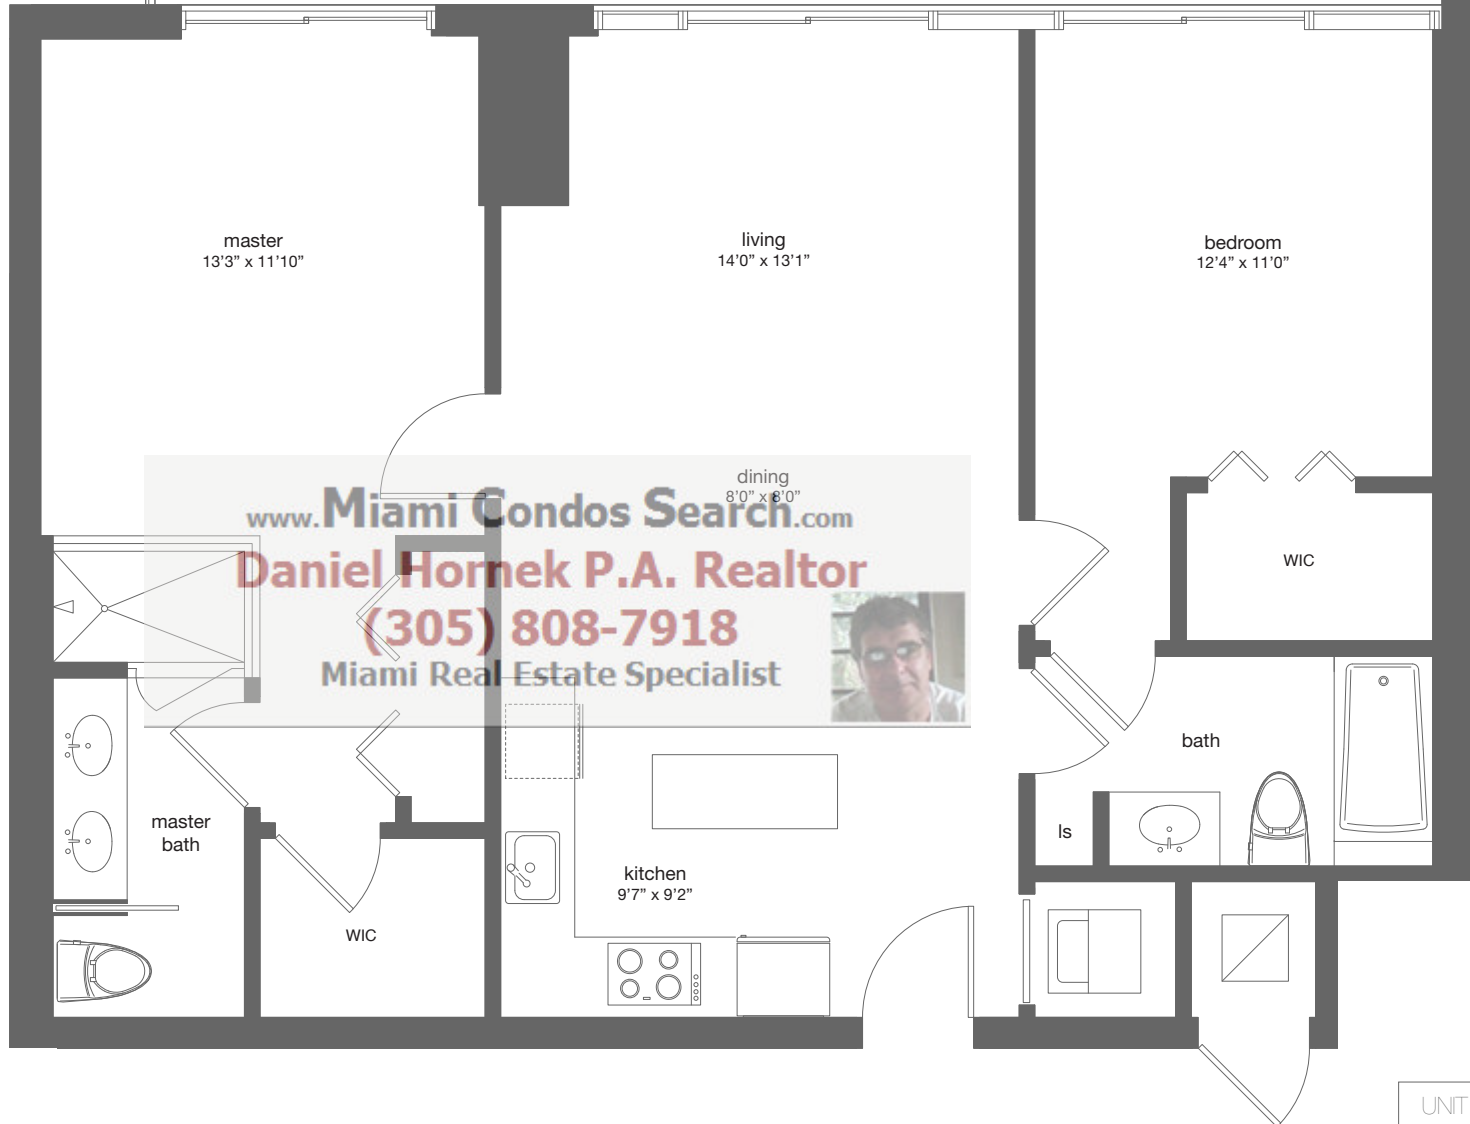

terrace

UNIT  
12

2 bedrooms / 2 baths

TOTAL 1,309 sf / 121.61 m<sup>2</sup>