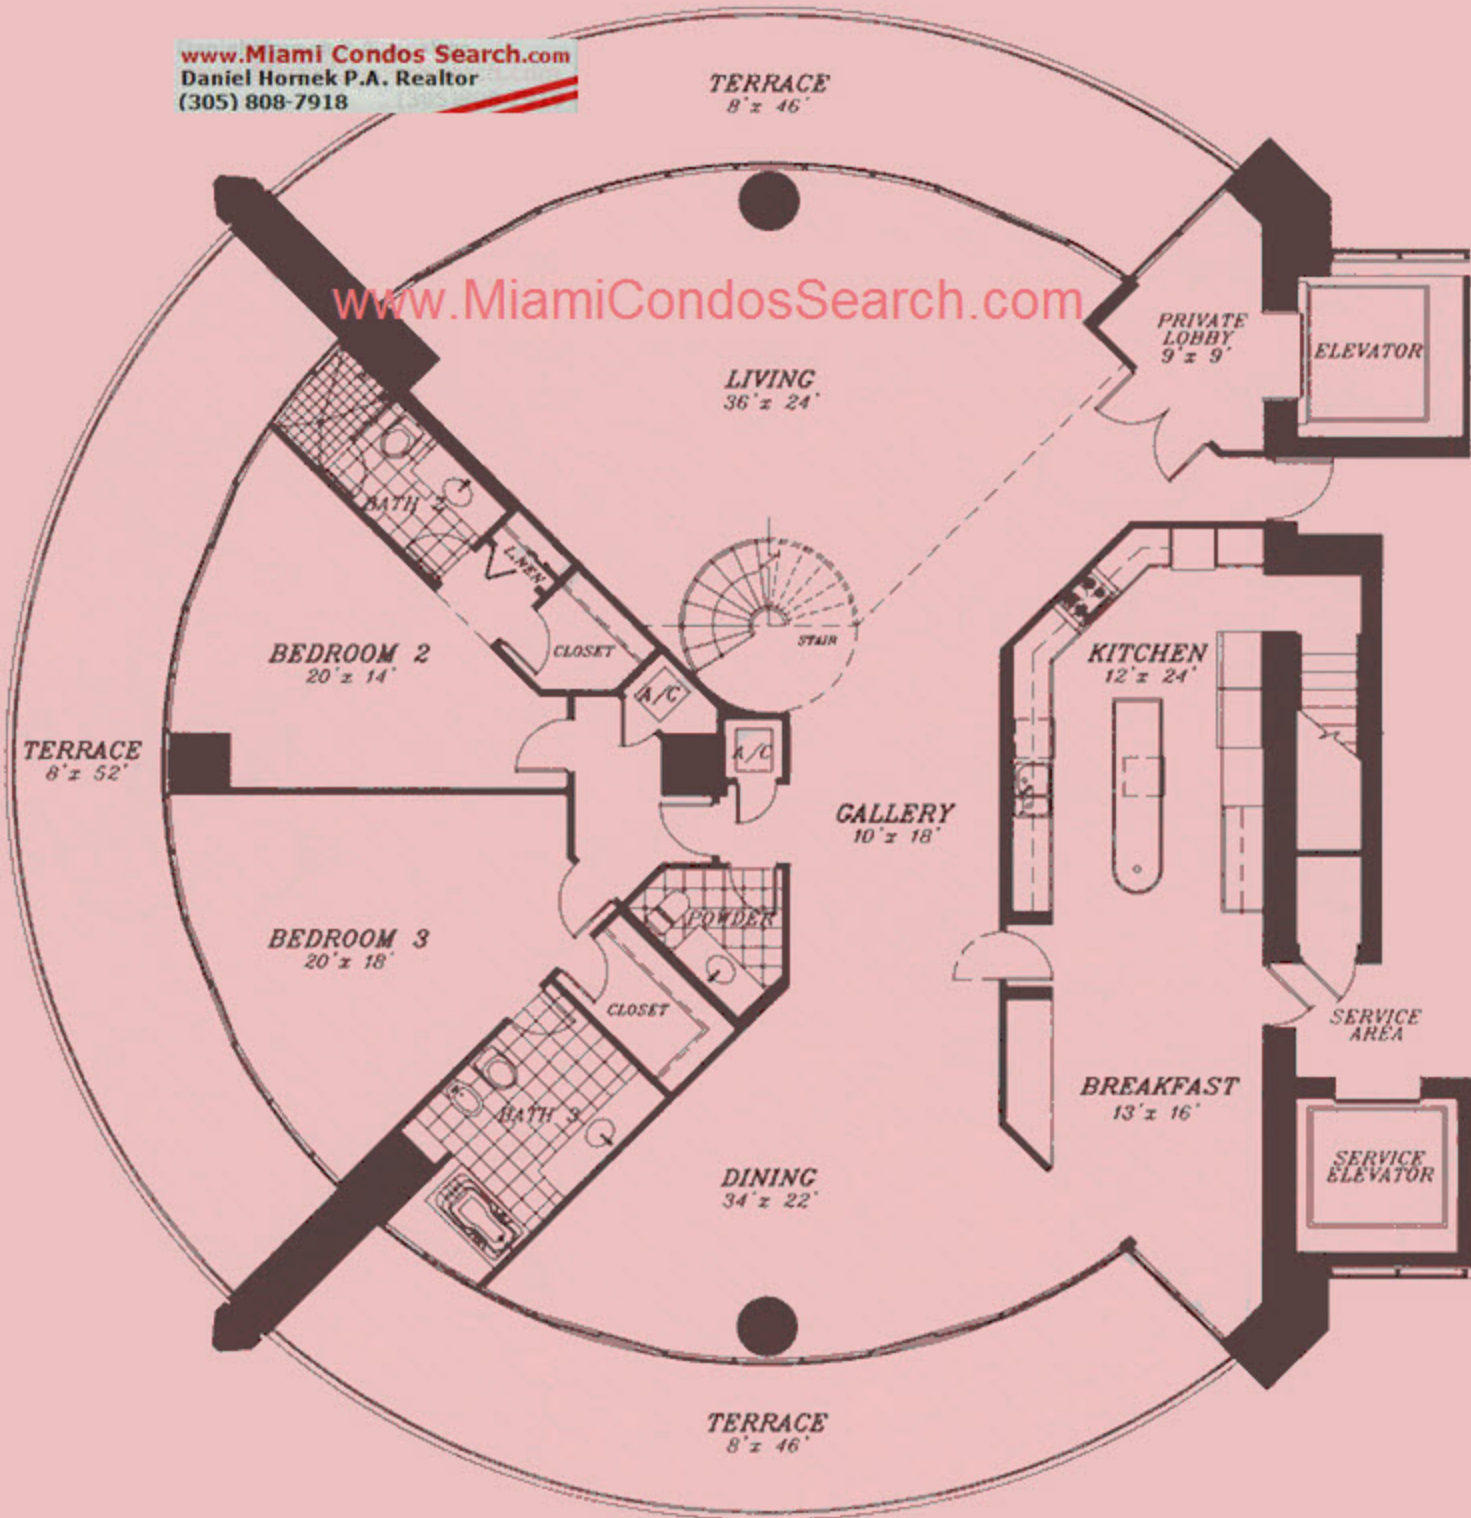

www.Miami Condos Search.com
Daniel Hornek P.A. Realtor
(305) 808-7918

Santa Maria Condo Brickell Floorplan

Model Tower One & Two / Lower Floor
4 bedrooms, 5 1/2 baths
(Floors 27 to 42)

Interior Sq.Ft: 5,730
Terrace Sq.Ft: 1,745

Total Sq.Ft: 7,475 Total (m2): 694.5

www.Miami Condos Search.com
Daniel Hornek P.A. Realtor
(305) 808-7918