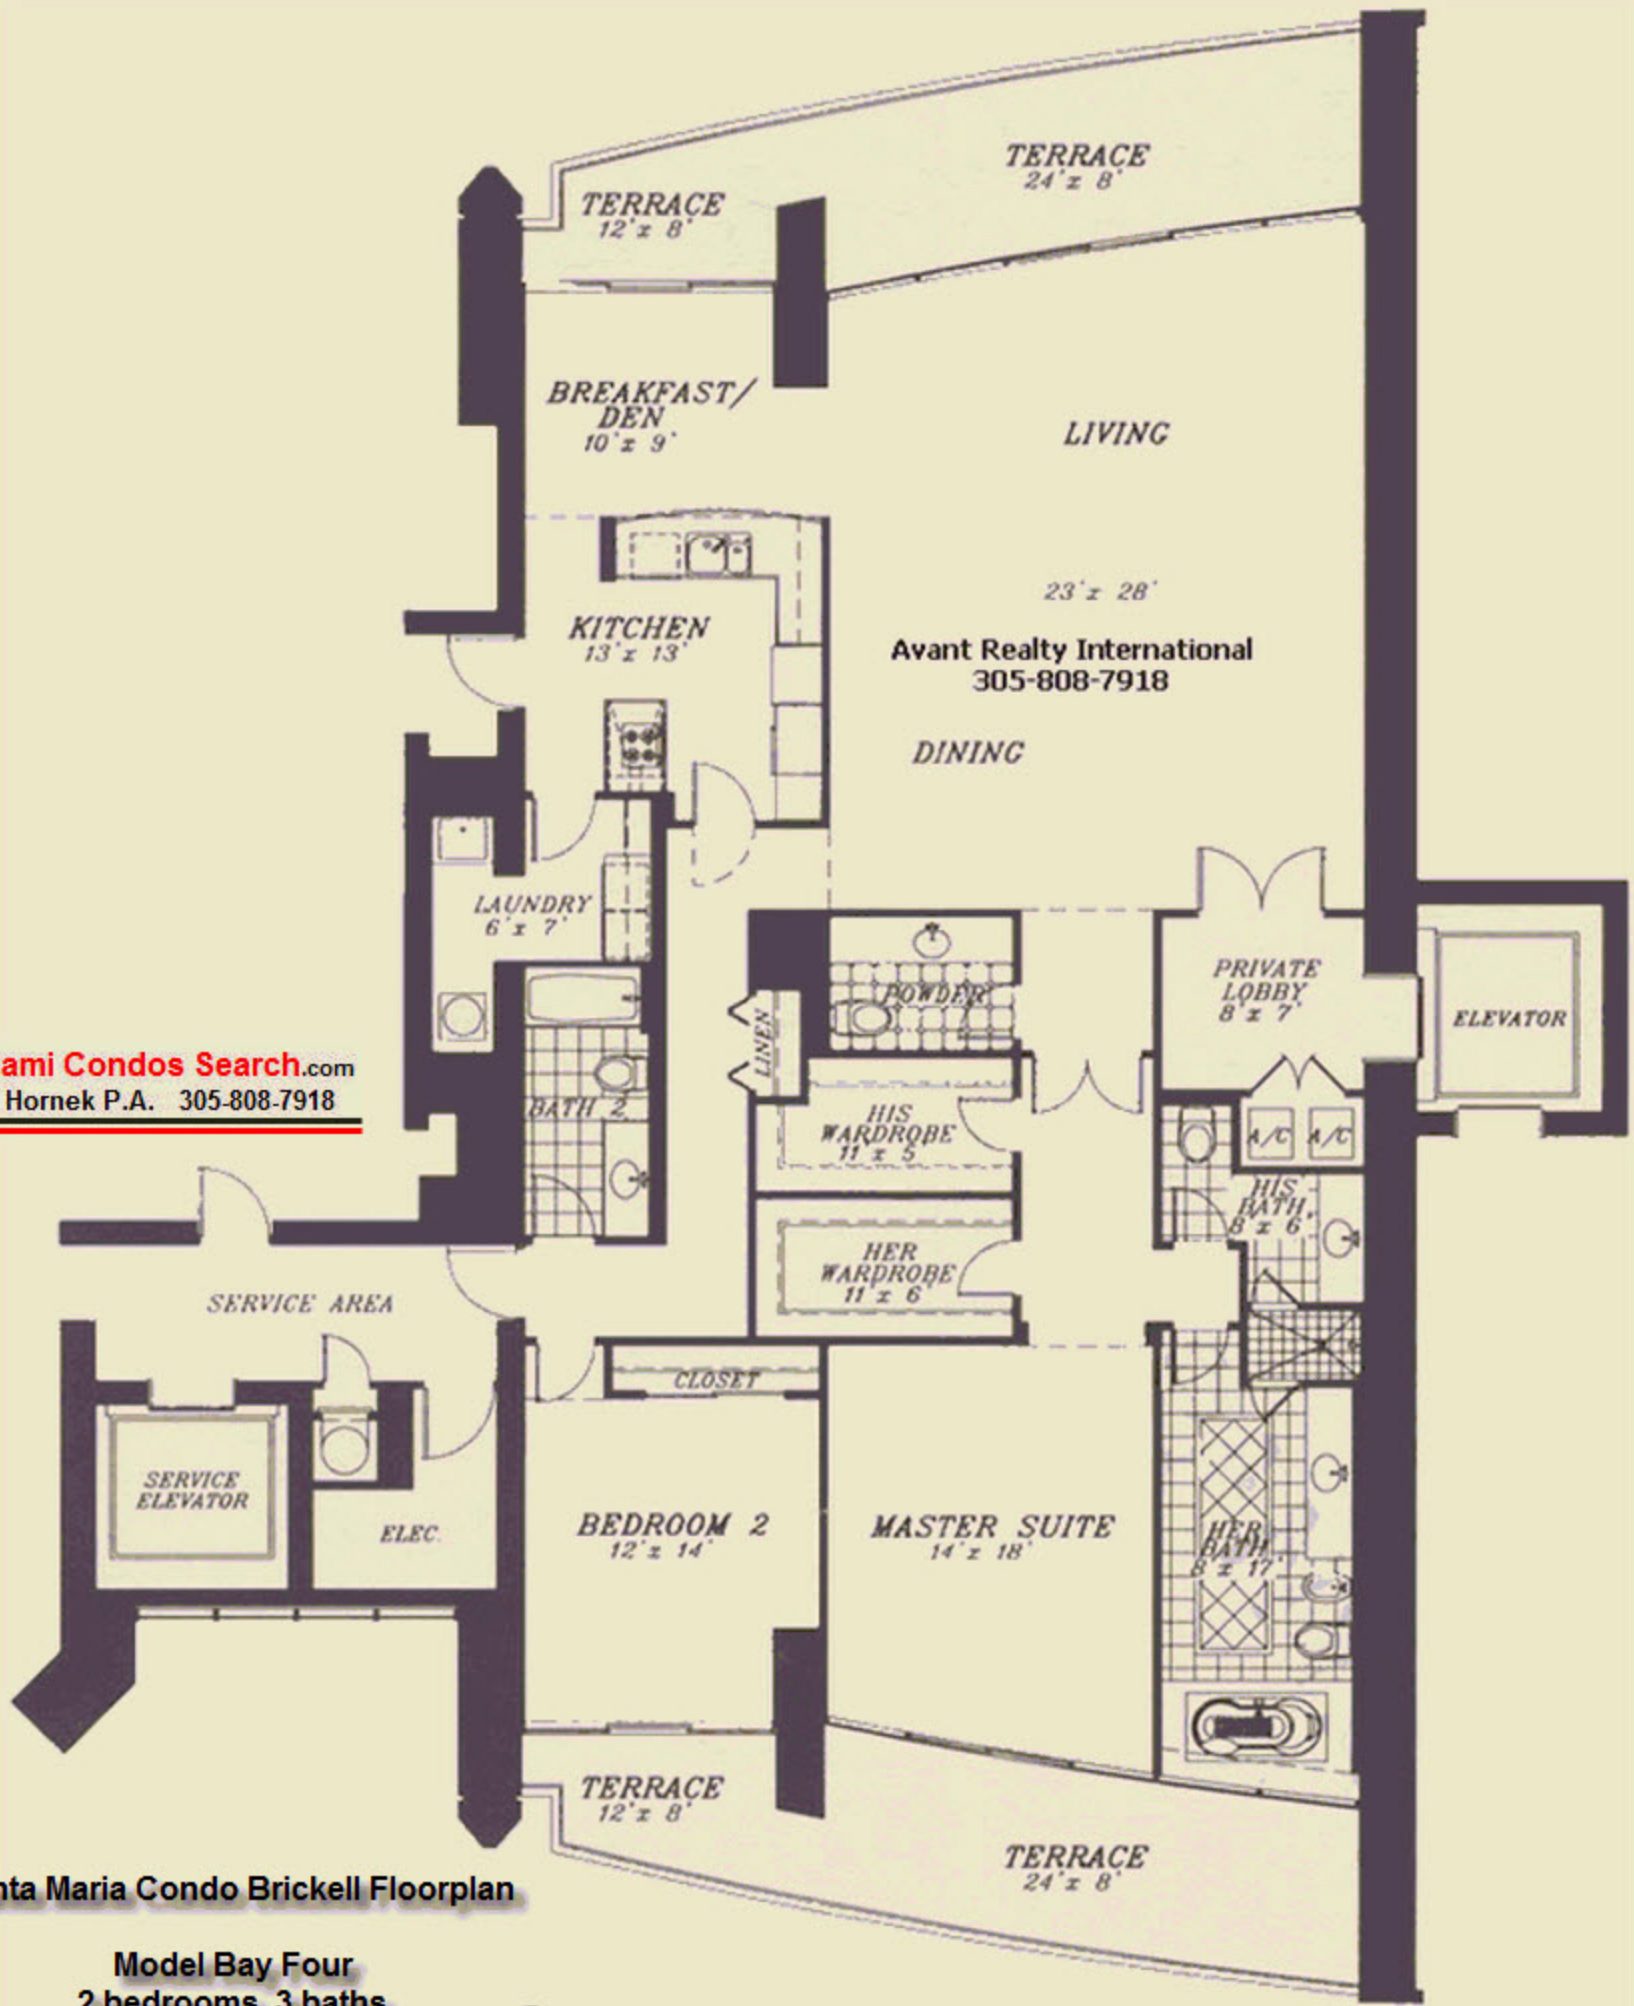

www.MiamiCondosSearch.com
Daniel Hornek P.A. 305-808-7918

Santa Maria Condo Brickell Floorplan

Model Bay Four
2 bedrooms, 3 baths
(Floors 7 to 26)

Interior Sq.Ft: 2,580
Terrace Sq.Ft: 562

www.MiamiCondosSearch.com
Daniel Hornek P.A. 305-808-7918

Total Sq.Ft: 3,142 Total (m2): 291.9
Click to View Floor plan