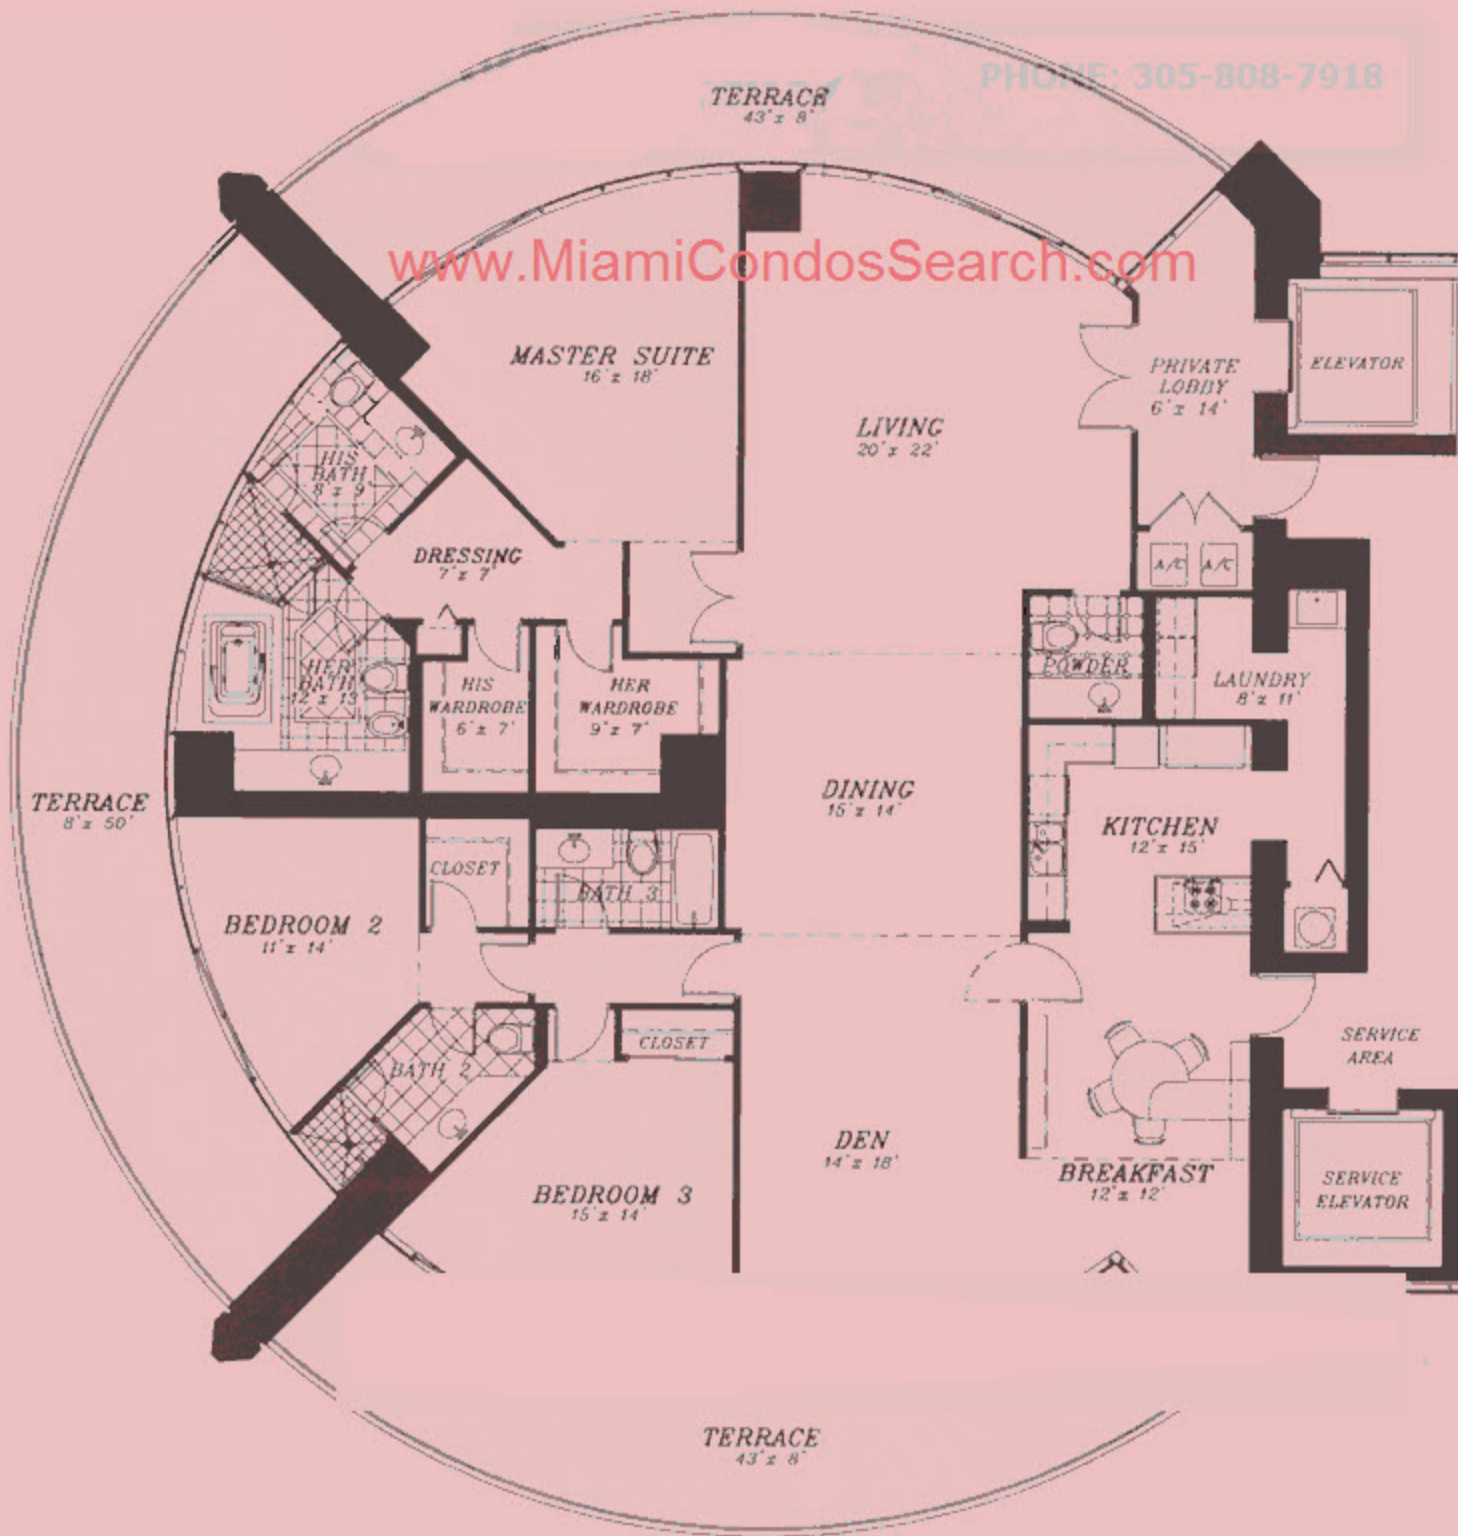

PHONE: 305-808-7918

www.MiamiCondosSearch.com

Santa Maria Condo Brickell Floorplan

Model Bay Two
3 bedrooms, 2 1/2 baths
(Floors 7 to 26)

Interior Sq.Ft: 3,170
Terrace Sq.Ft: 1,250

Total Sq.Ft: 4,420 Total (m2): 410.6